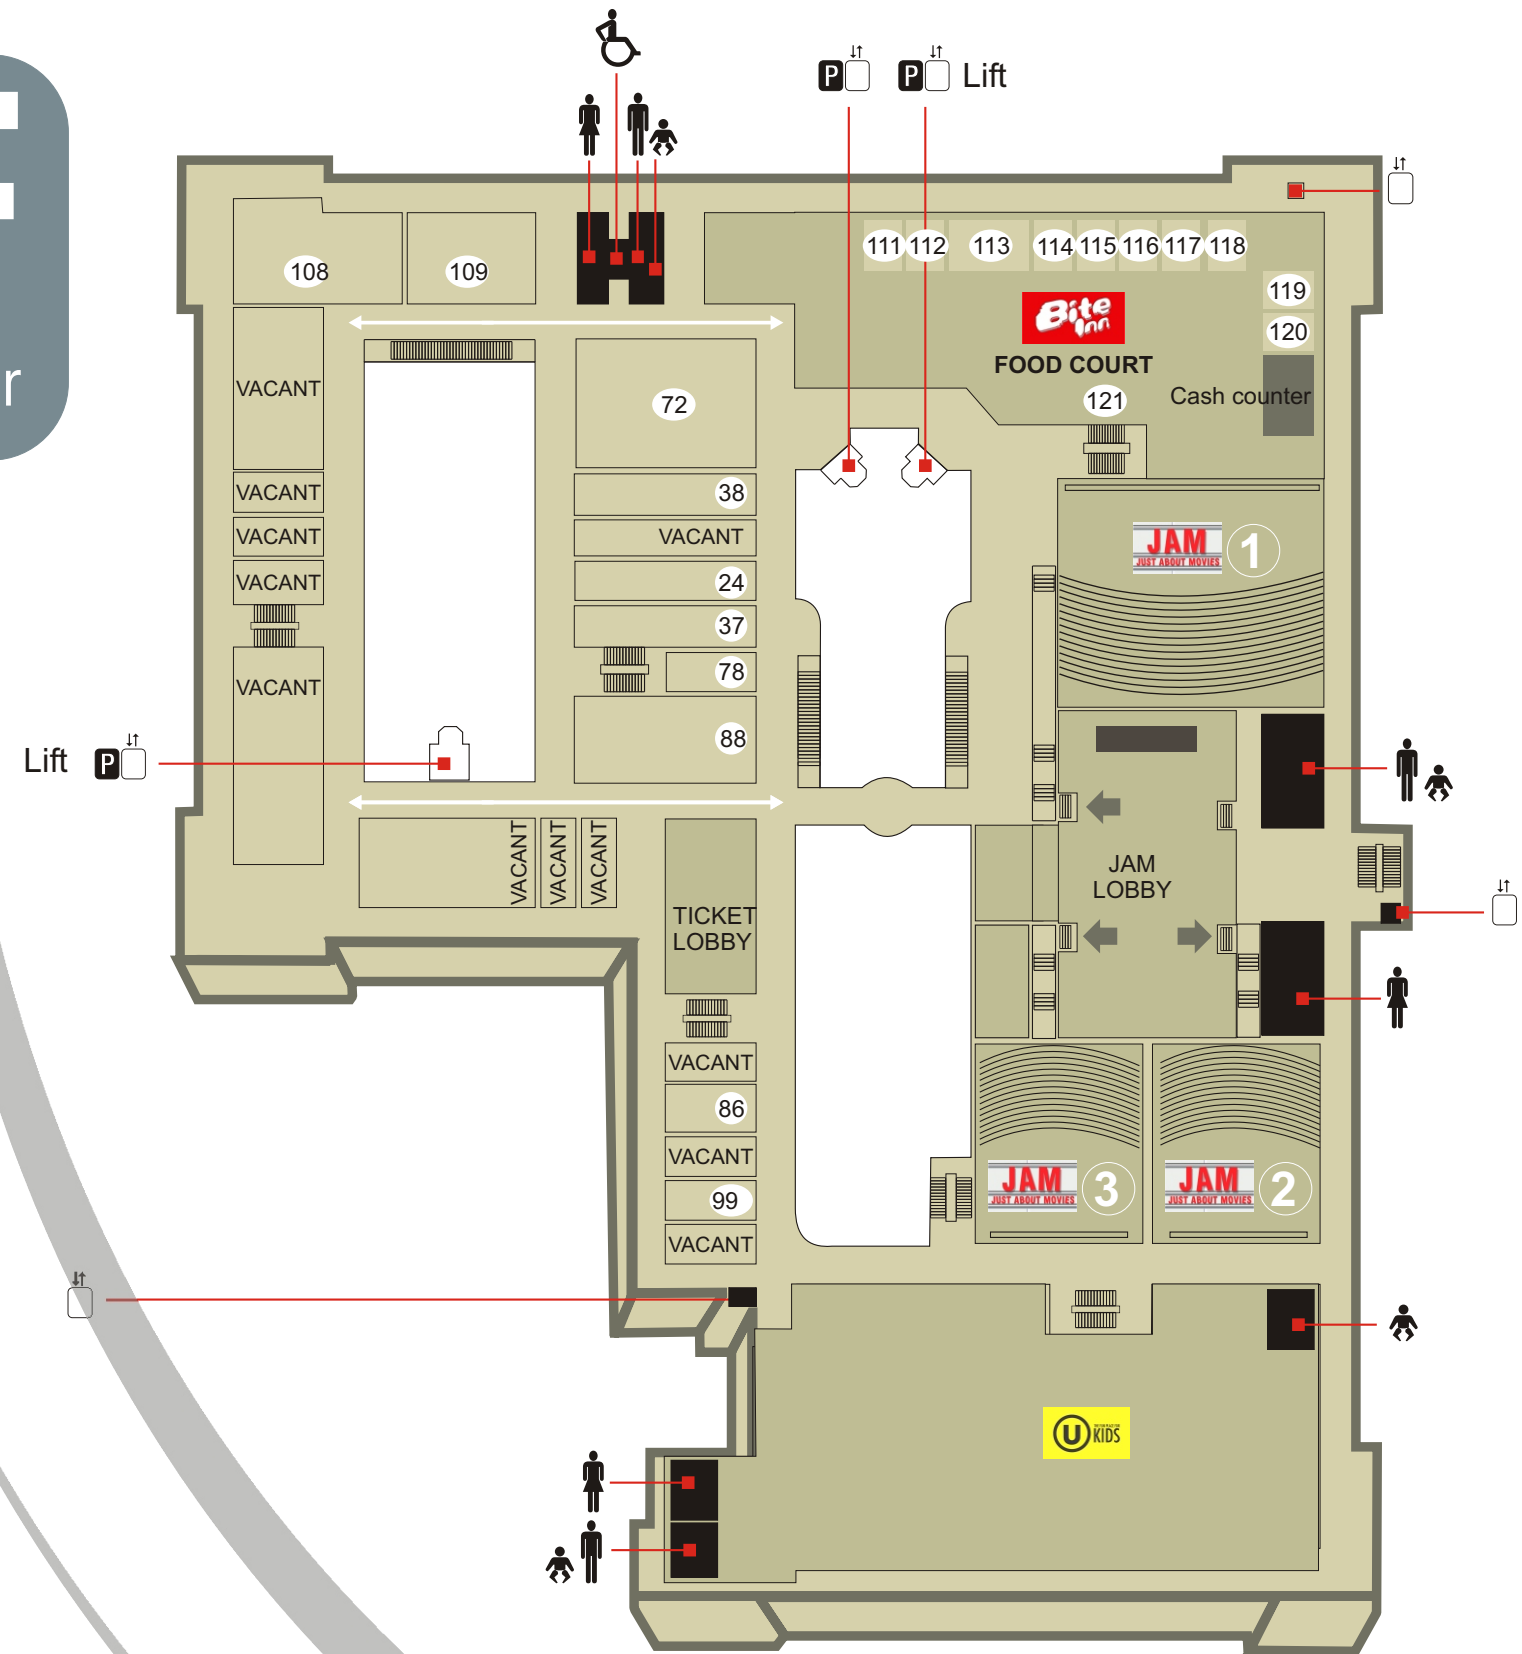

**Men's Wear**

24 Cotton County (SF)

**Women's Wear**

37 Mynah (SF)

38 Jean Paul (SF)

**Home - Furnishing  
& Improvement**

72 Fab India (SF)

**Jewellery & Accessories**

108 Moti Mahal (SF)

109 Fortune Platter (SF)

**Food Court**

111 Andaaaz-e-Lucknow (SF)

112 More Than Paranthas (SF)

113 Desi Tadka, Dhampur  
Ki Chat (SF)

114 China Gate (SF)

115 Nariyal Chutney (SF)

116 O2 (SF)

117 New Woks (SF)

118 OTIK (SF)

119 Good Portions (SF)

120 Milestone 2000 (SF)

121 Kings Kulfi (SF)

➔ Entrance 🚪 Public lift ♿ wheel chair 🚰 Service lift 🚻 Men Washroom 🚻 Women Washroom 🚽 Kids Toilet 🚪 Escalators 🚪 Stair Case 📞 Phone + First Aid

**Note:** The Nos. as mentioned in the maps are for your guidance only. Maps are not in actual scale.